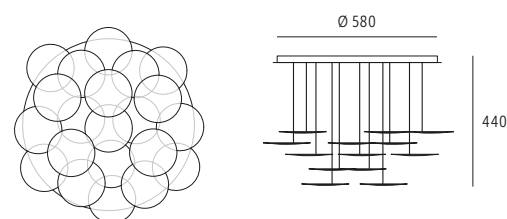

Mit CASAMBI Bluetooth | With CASAMBI bluetooth ____ZCB

Für Einsatz bei 220-240V | For use at 220-240V

DALI steuer-/dimmbar | DALI controllable/dimmable__ZDA

Für Einsatz bei 100-250V | For use at 100-250V

OVAL | OVAL – 670 x 580 MM

9x LED 24V à ca. 6 W (= 54 kWh/1000h) > 90 CRI/Ra, ca. 7.200 Lm,

ca. 2.700 K, > 50.000 Std./hrs., EEK/EEC: E

220-250V/24V Betriebsgerät | 220-250V/24V Driver

Weiß | White _____ 05-D37W-009-24

Goldglimmer | Gold glimmer _____ 05-D37G-009-24