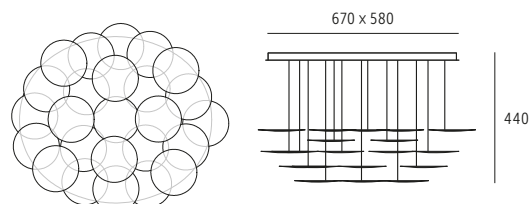

DIESE PROJEKTLEUCHTE KANN NICHT IN EINZELSTÜCKEN GEFERTIGT UND GELIEFERT WERDEN -

PREISANGEBOTE UND HERSTELLUNG NUR AUF ANFRAGE FÜR PROJEKTEINSÄTZE!

THIS PROJECT LUMINAIRE CANNOT BE MANUFACTURED AND DELIVERED IN SINGLE PIECES -

PRICE OFFERS AND MANUFACTURING ONLY ON REQUEST FOR PROJECT USE!

Die enthaltenen LED-Lampen sind austauschbar - Austauschanleitung finden Sie auf unserer homepage www.millelumen.de

The included LED lamps are replaceable - replacement instructions can be found on our homepage www.millelumen.com