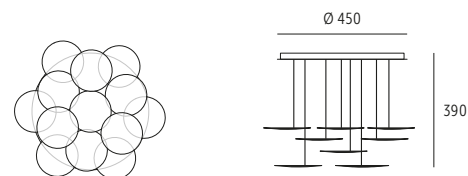

CIRCLES

Aluminium pulverbeschichtet
220-250V/24V Betriebsgerät Phasenabschnitt dimmbar

Aluminium powder coated
220-250V/24V driver trailing-edge phase dimmable

DECKENLEUCHTE | CEILING LUMINAIRE

EINZEL | SINGLE – Ø 160 MM

1 x LED à ca. 10 W (= 10 kWh/1000 h) | ca. 800 Lm

LED | 220 – 250 V | > 90 CRI/Ra | ca. 2700 K

> 50.000 Std./hrs. | EEK | EEC: G

Weiß | White

H 170 mm _____ 05-D31W-171

H 230 mm _____ 05-D31W-231

H 300 mm _____ 05-D31W-301

Goldglimmer | Gold glimmer

H 170 mm _____ 05-D31G-171

H 230 mm _____ 05-D31G-231

H 300 mm _____ 05-D31G-301

RUND | ROUND – Ø 450 MM

7x LED 24V à ca. 6 W (= 42 kWh/1000h) > 90 CRI/Ra, ca. 5.600 Lm,

ca. 2.700 K, > 50.000 Std./hrs., EEK/EEC: E

220-250V/24V Betriebsgerät | 220-250V/24V Driver

Weiß | White _____ 05-D35W-007-24

Goldglimmer | Gold glimmer _____ 05-D35G-007-24

RUND | ROUND – Ø 580 MM

9x LED 24V à ca. 6 W (= 54 kWh/1000h) > 90 CRI/Ra, ca. 7.200 Lm,

ca. 2.700 K, > 50.000 Std./hrs., EEK/EEC: E

220-250V/24V Betriebsgerät | 220-250V/24V Driver

Weiß | White _____ 05-D36W-009-24

Goldglimmer | Gold glimmer _____ 05-D36G-009-24