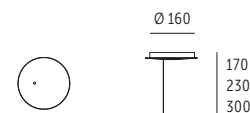

1 x LED à ca. 10 W (= 10 kWh/1000 h) | ca. 800 Lm

LED | 220 – 250 V | > 90 CRI/Ra | ca. 2700 K

> 50.000 Std./hrs. | EEK | EEC: G

Weiß | White

H 170 mm _____ 05-D31W-171

H 230 mm _____ 05-D31W-231

H 300 mm _____ 05-D31W-301

Goldglimmer | Gold glimmer

H 170 mm _____ 05-D31G-171

H 230 mm _____ 05-D31G-231

H 300 mm _____ 05-D31G-301

RUND | ROUND – Ø 450 MM

7x LED 24V à ca. 6 W (= 42 kWh/1000h) > 90 CRI/Ra, ca. 5.600 Lm,

ca. 2.700 K, > 50.000 Std./hrs., EEK/EEC: E